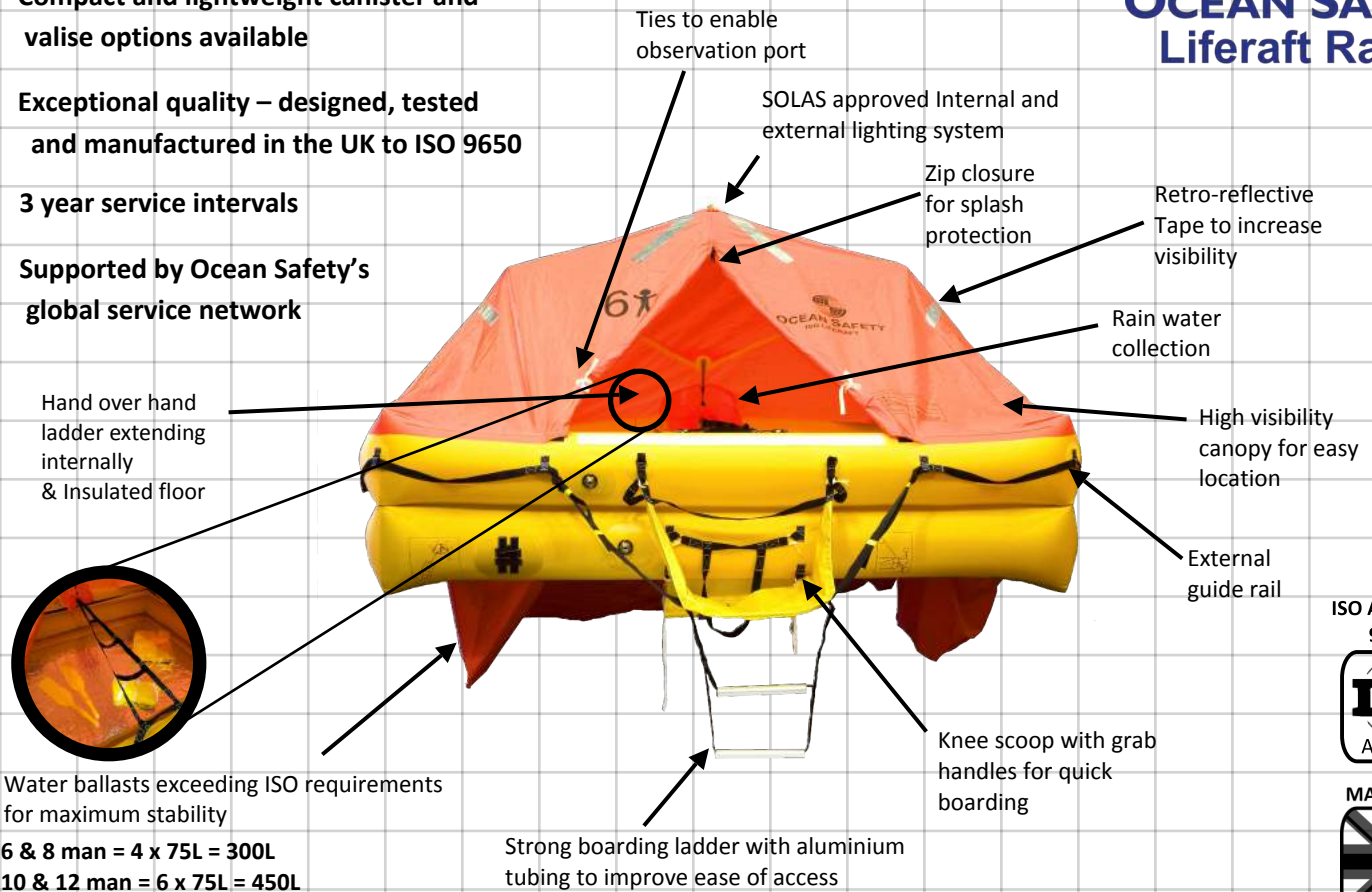

## Key Features The official liferaft supplied to the RNLI

**OCEAN SAFETY**  
**Liferaft Range**

- Compact and lightweight canister and valise options available
- Exceptional quality – designed, tested and manufactured in the UK to ISO 9650
- 3 year service intervals
- Supported by Ocean Safety's global service network

ISO APPROVED  
 9650-1

MADE IN UK

Water ballasts exceeding ISO requirements for maximum stability  
 6 & 8 man = 4 x 75L = 300L  
 10 & 12 man = 6 x 75L = 450L

### ISO < 24 HOURS (less than 24)

Dimensions stated are +/- 3cm approx.

Size	STANDARD CANISTER		
	Dimensions (mm)	Weight	Part No
4 Person	710x490x280	41 kg	RAF0165
6 Person	800x520x310	49 kg	RAF0175
8 Person	800x520x310	54 kg	RAF0185
10 Person	890x520x290	62 kg	RAF0195
12 Person	890x520x290	66 kg	RAF0200