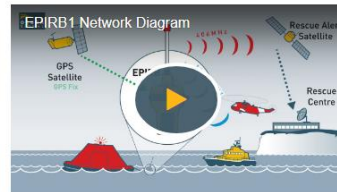

EPIRB1 The worlds most compact Emergency Position Indicating Radio Beacon

- 30% smaller
- 10 year battery life
- 5 year warranty
- 66 GPS Fast accurate positioning
- Retractable antenna
- Manual release bracket
- Auto activates on immersion
  Not available in Australia and New Zealand
- 406 MHz Link via satellite to Emergency Services
- 121.5 MHz Homing Beacon to aid final location by search and Rescue craft
- Class 3 approved (Australia/New Zealand Only)

- 30%(typ) smaller
- 10 year battery life
- 48+ hours operational life
- 5 year warranty †
- Fast accurate positioning with 66 channel GPS
- Retractable antenna
- Quick release bracket
- Secure lanyard

*30% smaller, compared to other products approved to recognised standards (July 2014) † Subject to warranty statement

The rescueME EPIRB1 provides peace of mind with an impressive 10 year battery life. The world's most compact EPIRB can always be on hand, as its small size allows it to be easily retained within its quick release bracket or placed in an emergency grab-bag or life raft.

Images
Specifications
Manuals
Certificates
FAQs

A simple protective tab over the operating keys prevents inadvertent activation, yet allows for easy operation when required. The rescueME EPIRB1 also features two high brightness strobes to maximise visibility in low light conditions.

The retractable antenna provides maximum protection and a reduced outline for stowage. When required the antenna is easily deployed with a gentle pull.

For longer offshore or ocean passages, the Ocean Signal E100G EPIRB offers an exceptional 96 hour operational life with the option of an automatic release housing (mandatory for vessels approved under SOLAS regulations).