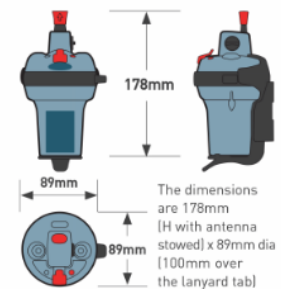

SPECIFICATIONS

Satellite transmission	406.040MHz, 12Watts (Max EIRP)
Homing transmission	121.5MHz, 50mW nominal
Operation life	up to 48hrs at -20°C (-4°F)
Operating temperature range	-20°C to +55°C (-4°F to +131°F)
Weight	422g
Standards	Cospas Sarsat T.001/T.007 IEC61097-2, RTCM SC-11000, IC RSS287